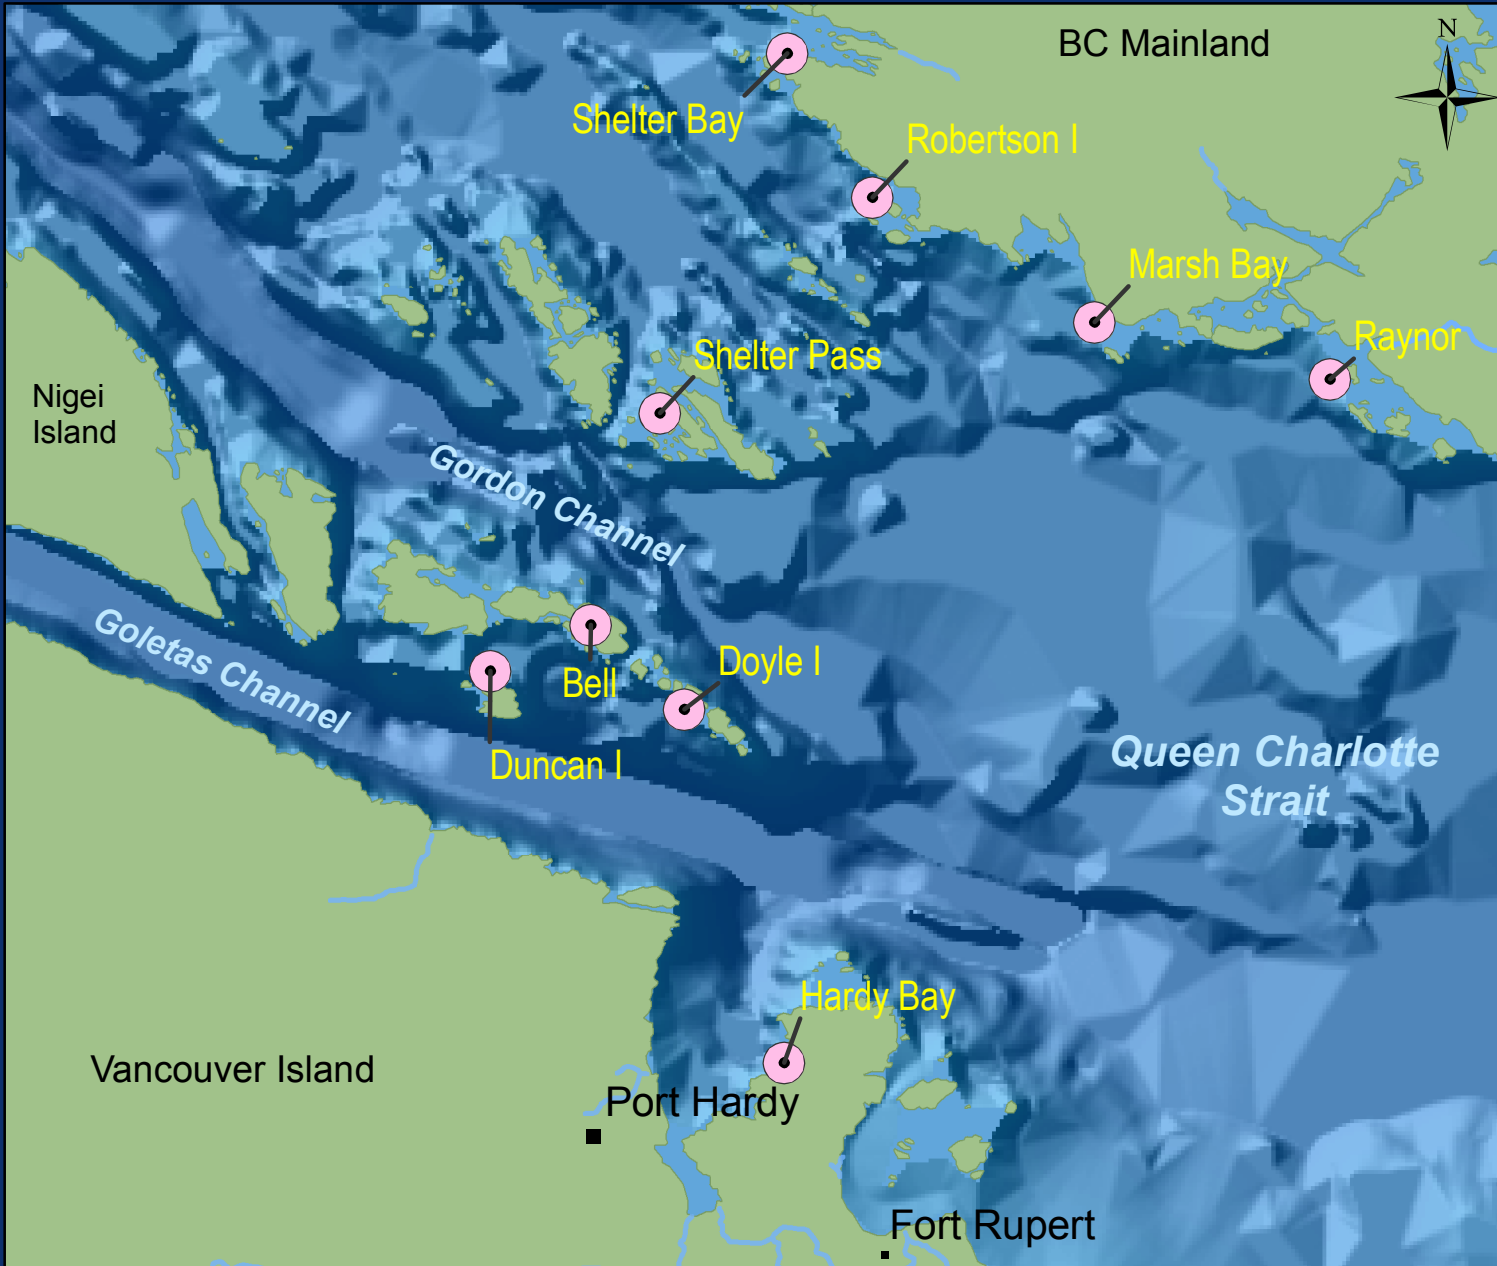

Healthy Oceans. Healthy Communities.

Queen Charlotte Strait Salmon Farm Tenures

Company / # Licenses

● Marine Harvest (Norway)
/ 9

Status

● Licensed Salmon Farm

~ Salmon Bearing Stream

Salmon Farm Locations: BC MAL, updated by Living Oceans Society - January 2008.

Salmon Streams: BC FISS; Round River Conservation Studies - Conservation Area Design, 1999
Mapping: Living Oceans Society

March 2008